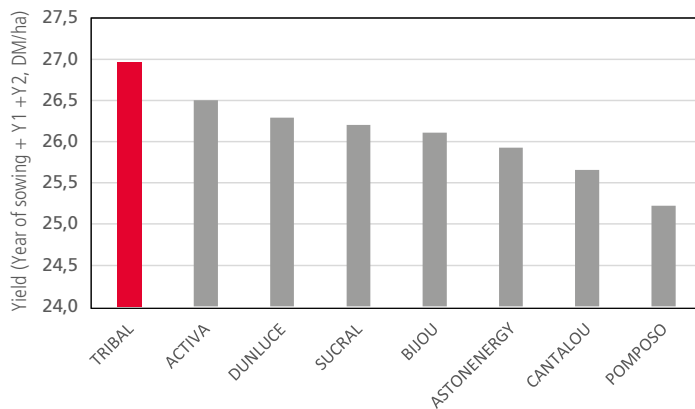

Intermediate 4n

Persistence

5 years

Use

- Cutting: silage, hay
- Grazing

Seeding rate

30 kg/ha (pure)

Maximize and secure grass production

MAXIMISE PRODUCTION THANKS TO SPECTACULAR YIELD

TRIBAL has very good yield especially in the first cut, thus it is very well adapted to cutting management.

SECURE PRODUCTION THANKS TO EXCELLENT AGRONOMIC CHARACTERISTICS

TRIBAL has excellent disease resistance (crown rust, stem rust, powdery mildew & Dreschlera) and a good tolerance to frost and drought, helping to ensure a secure harvest.

TRIBAL performs well in good and less favourable situations: it is specifically recommended for use on peaty soils in Germany (Mooreignung).